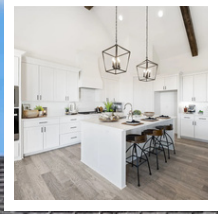

Kelly Ranch Estates :: Caddo Mills ISD

\$635,000

4665 Christie Ave, Caddo Mills, TX 75135

NO HOA NO MUD NO PID NO CITY TAX 1 ACRE LOT

4665 Christie Avenue | MLS 20958287 | \$635,000

4 Bedrooms | 4 Baths | 2,441 SF | 2 Car | 1 Acre